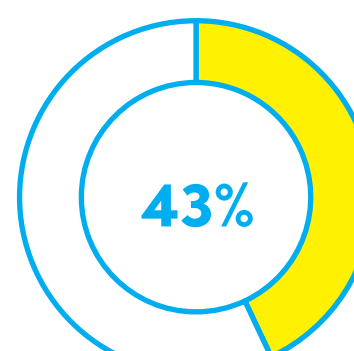

64% of employees don't have the energy to do their job

57% of employees' time is spent communicating

43% of employees' time is spent creating

AI-powered tools represent an enormous opportunity

64%

64% of people struggled with finding time & energy to get their work done.