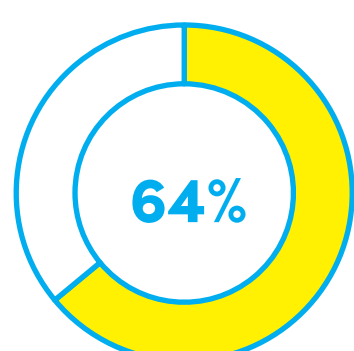

64% of employees don't have the energy to do their job

57% of employees' time is spent communicating

43% of employees' time is spent creating

AI-powered tools represent an enormous opportunity

64%

64% of people struggled with finding time & energy to get their work done.